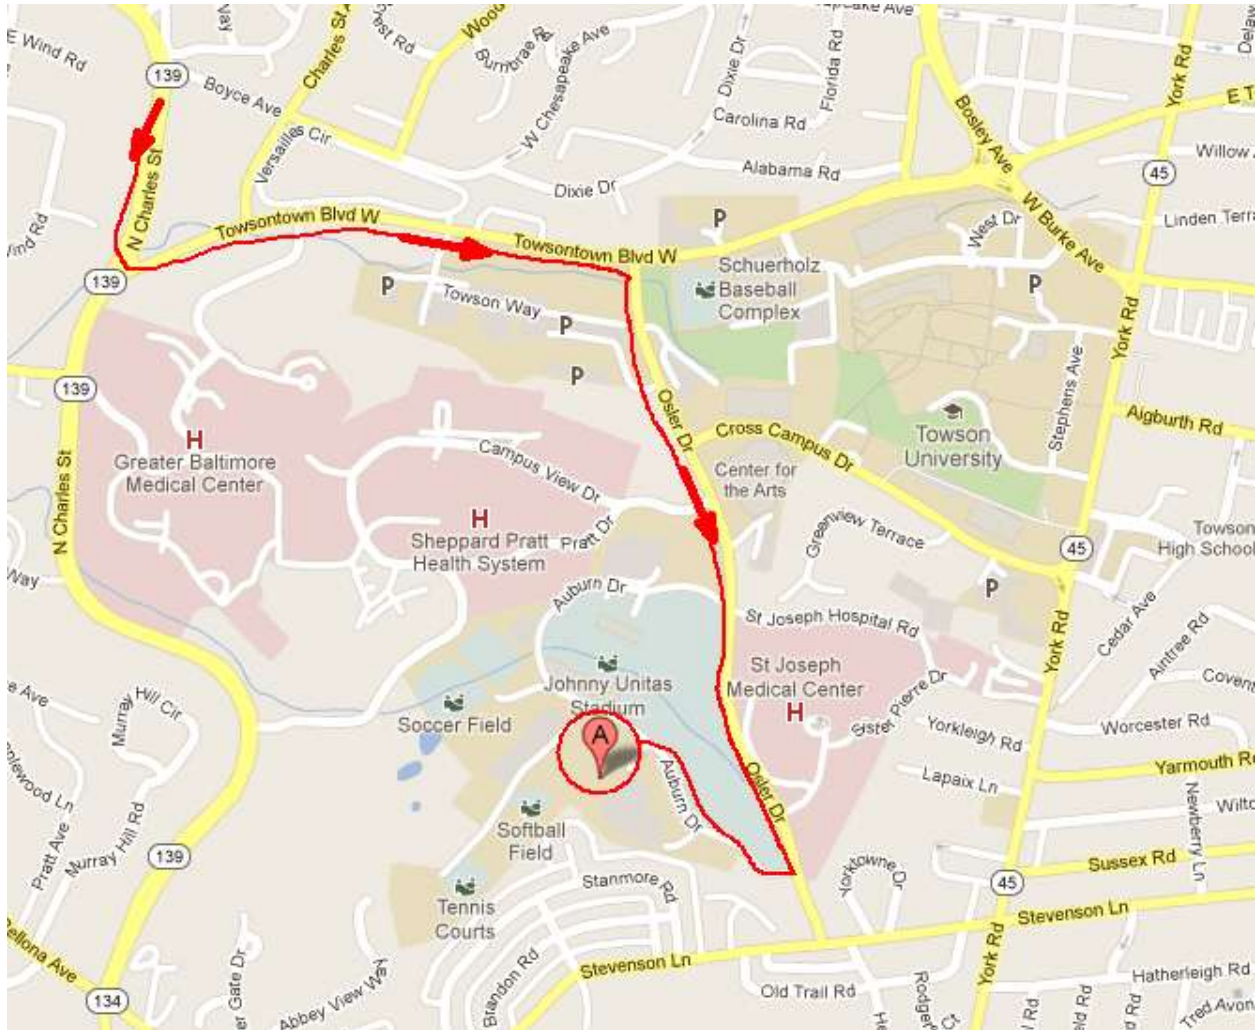

# Harford Trophy Meet Location

The Trophy Meet is held at the Towson Center located on Auburn Drive on the campus of Towson University. **DIRECTIONS:** Take the Baltimore Beltway I-695 to Charles St. south (MD 139). Take Charles St. to Towsontown Blvd and make a left. At Osler Dr. make a right. Travel on Osler and then make a right on Auburn Dr. See the map below for more information. **PLEASE NOTE:** Web map programs will give you the general address for the college and it will **NOT** be accurate. Use these links.

Google Maps: <http://g.co/maps/zk4rc> Map Quest: <http://mapq.st/wk68IM>

**HOTELS:** Here are a few close to the Towson Center. There are also a number of hotels in the Hunt Valley area off I-83 that are only 10-15 minutes away.